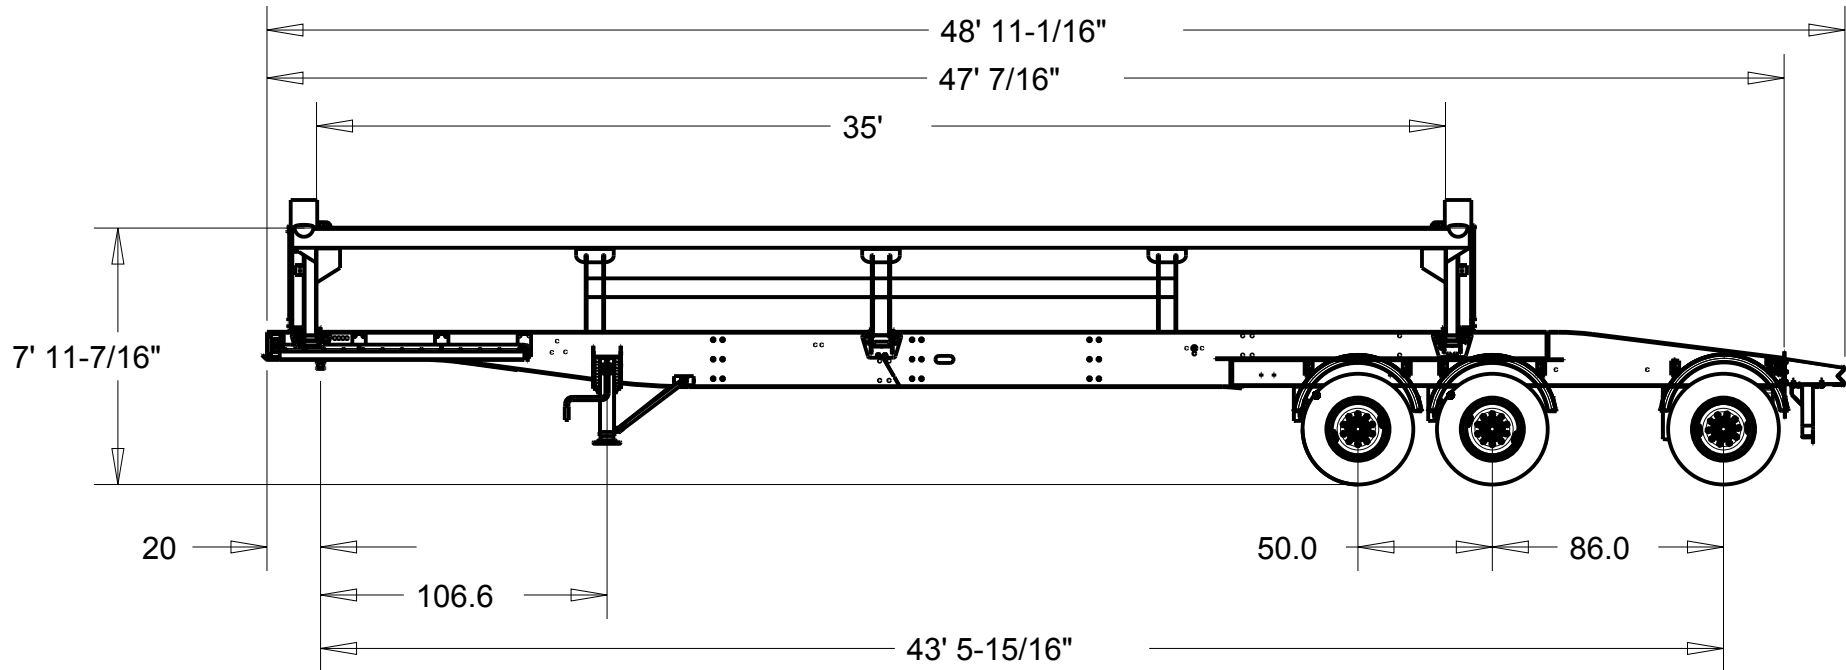

VOLUME: LEVEL: 23.00 CU. YDS. APPX.
HEAPING: 28.00 CU. YDS. APPX.

729 W. 21ST. P.O. BOX 265
SOUTH SIOUX CITY, NE 68776

DIMENSIONS DISPLAYED ARE
IN FEET & INCHES

SUPER TRI-AXLE TRAILER
47' FRAME - 35' TUB